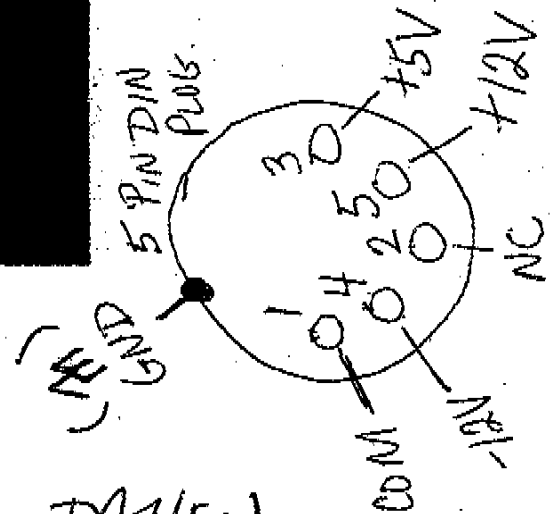

-15V needs to be DC 500mA MIN.

**EASTLAND**  
 AC-DC ADAPTOR  
 DIRECT PLUG-IN  
 CLASS 2 TRANSFORMER

MODEL : SD4B-347A  
 INPUT : AC120V 60Hz 10W  
 OUTPUT : 1) DC+5V 150mA  
 2) DC+12V 100mA  
 3) DC-12V 100mA

4K19  
 LISTED  
 E139110 LISTED  
 MADE IN CHINA

SEND QUOTE TO: SHELA TAYLOR

PURCHASING

CURRENT SOLUTIONS, INC  
 RHONDA :

HERE IS A LABEL TAKEN FROM P/S HOUSING. IF YOU NEED MORE INFO. CALL ME.

JAMES (jsgitt@telcontrol.com)